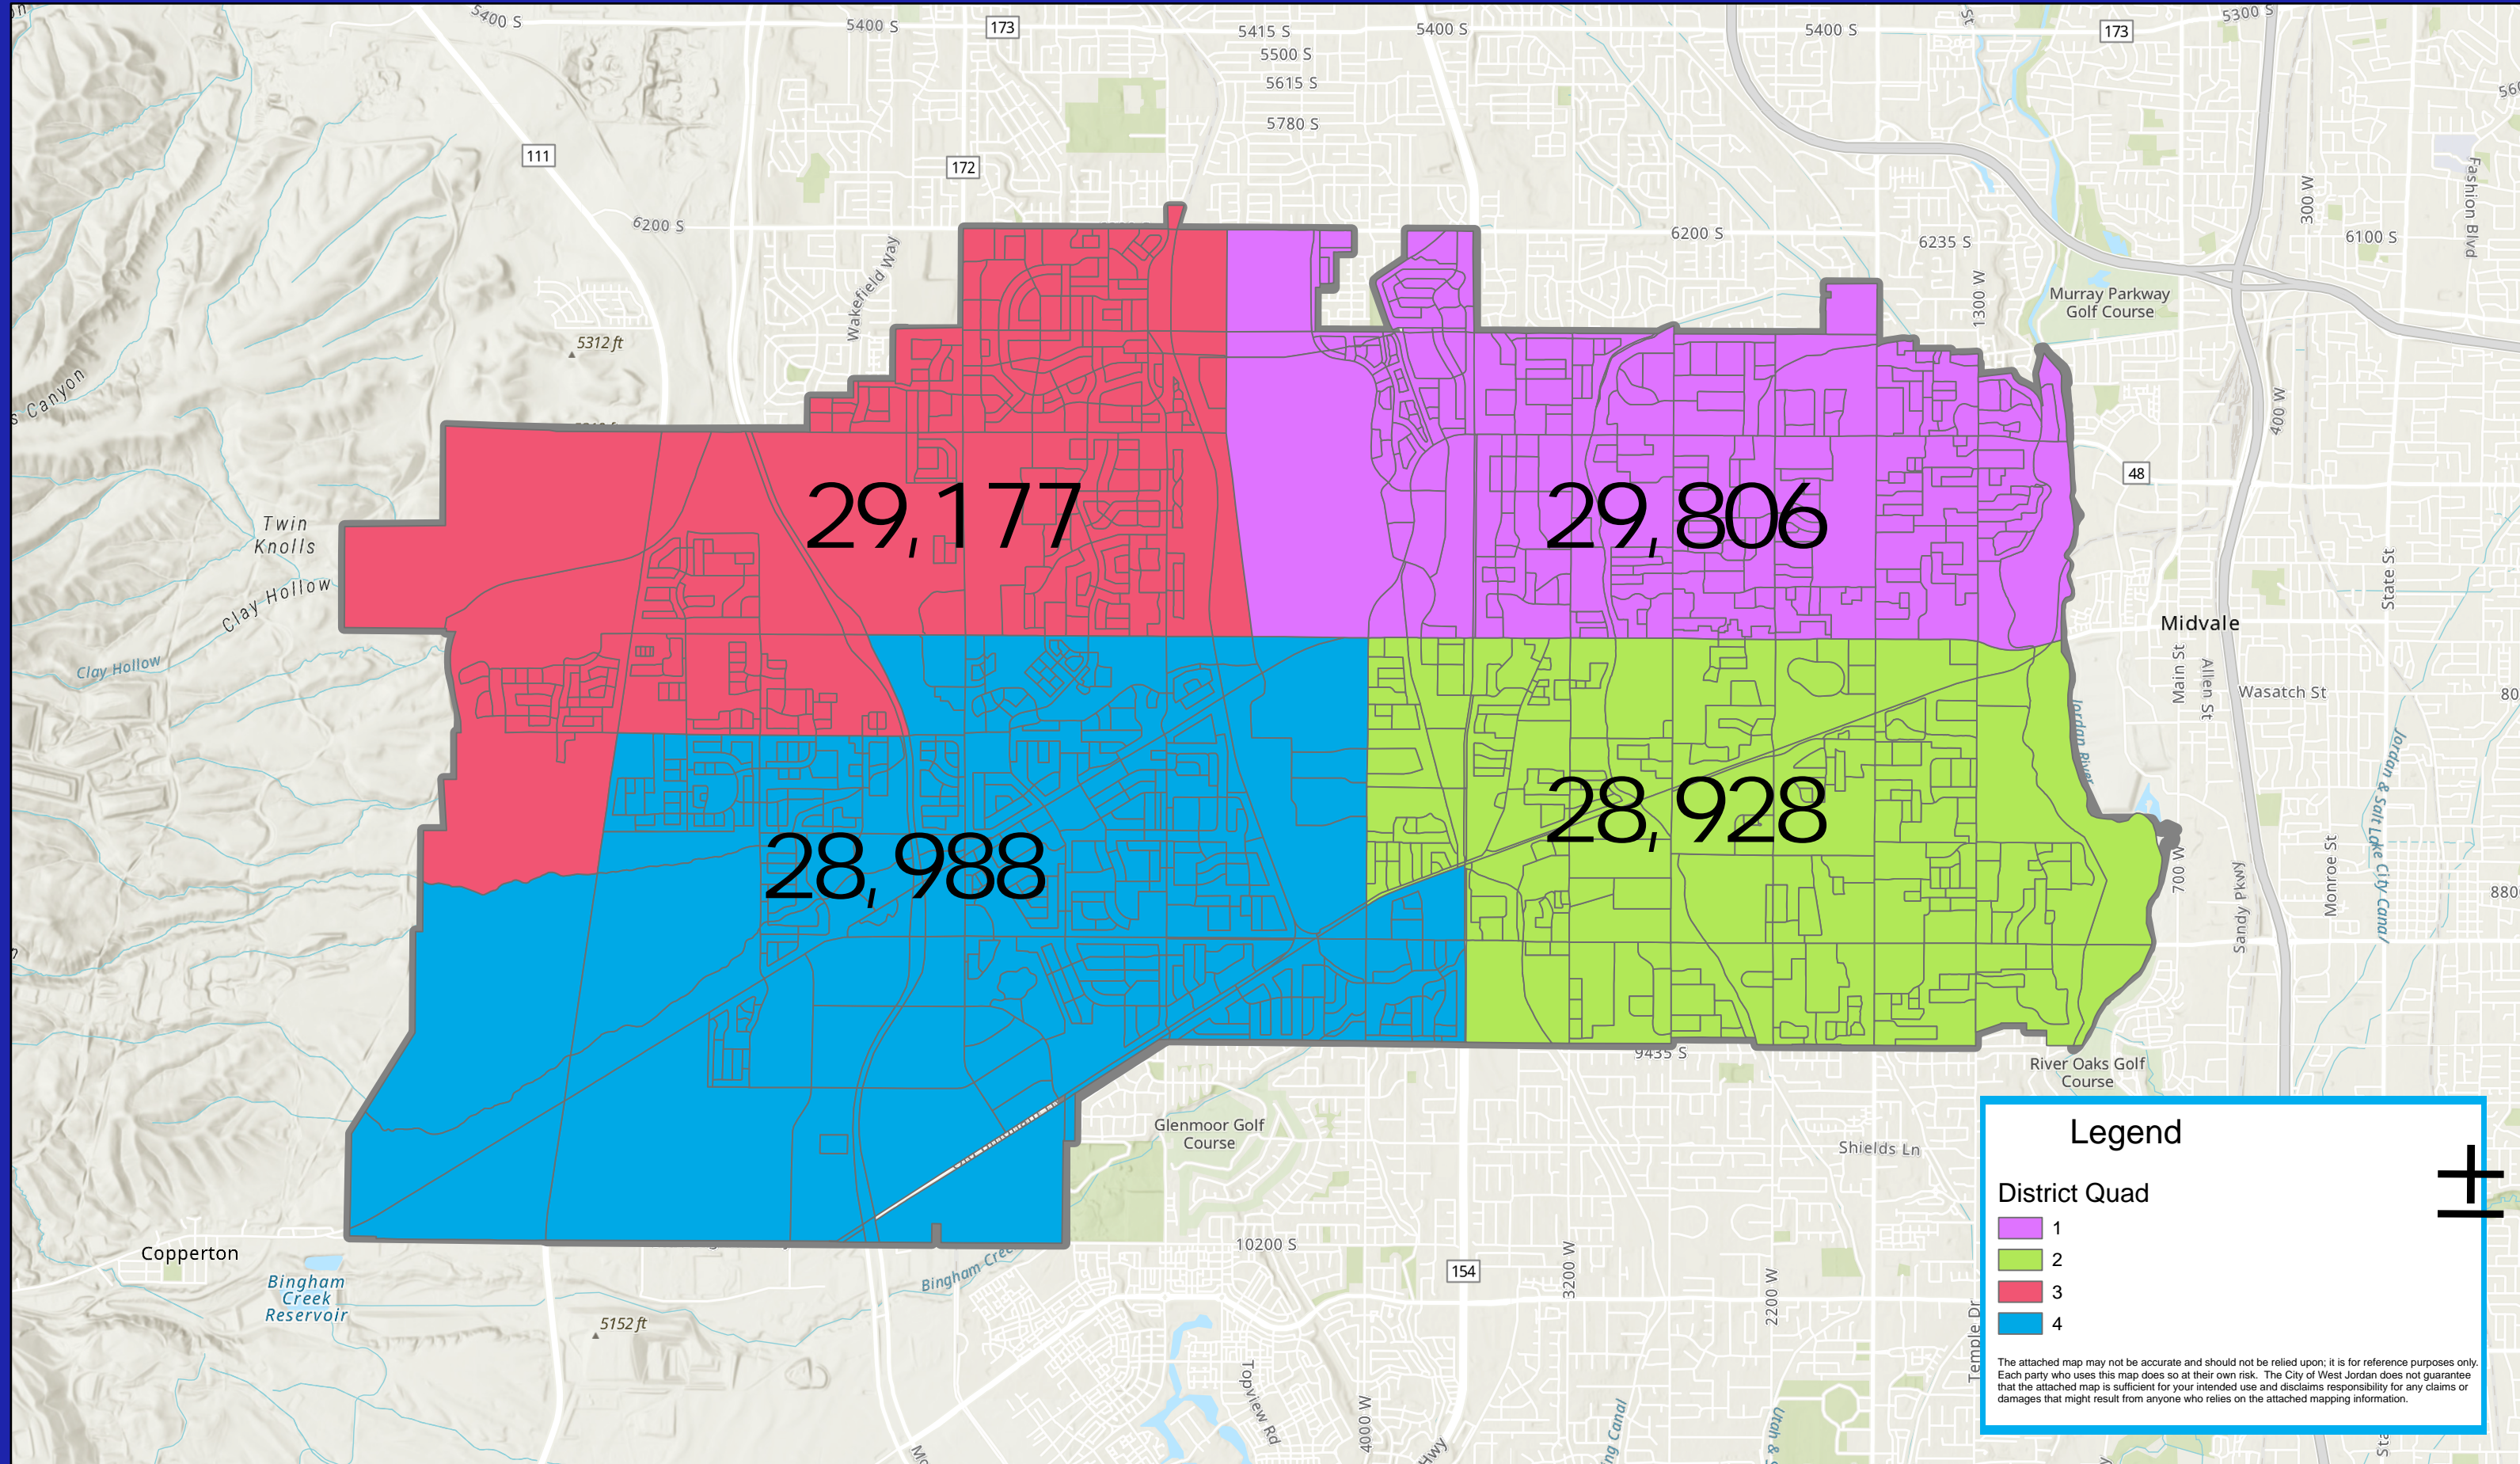

# West Jordan City Districts

**Legend**

District Quad

- 1
- 2
- 3
- 4

The attached map may not be accurate and should not be relied upon; it is for reference purposes only. Each party who uses this map does so at their own risk. The City of West Jordan does not guarantee that the attached map is sufficient for your intended use and disclaims responsibility for any claims or damages that might result from anyone who relies on the attached mapping information.