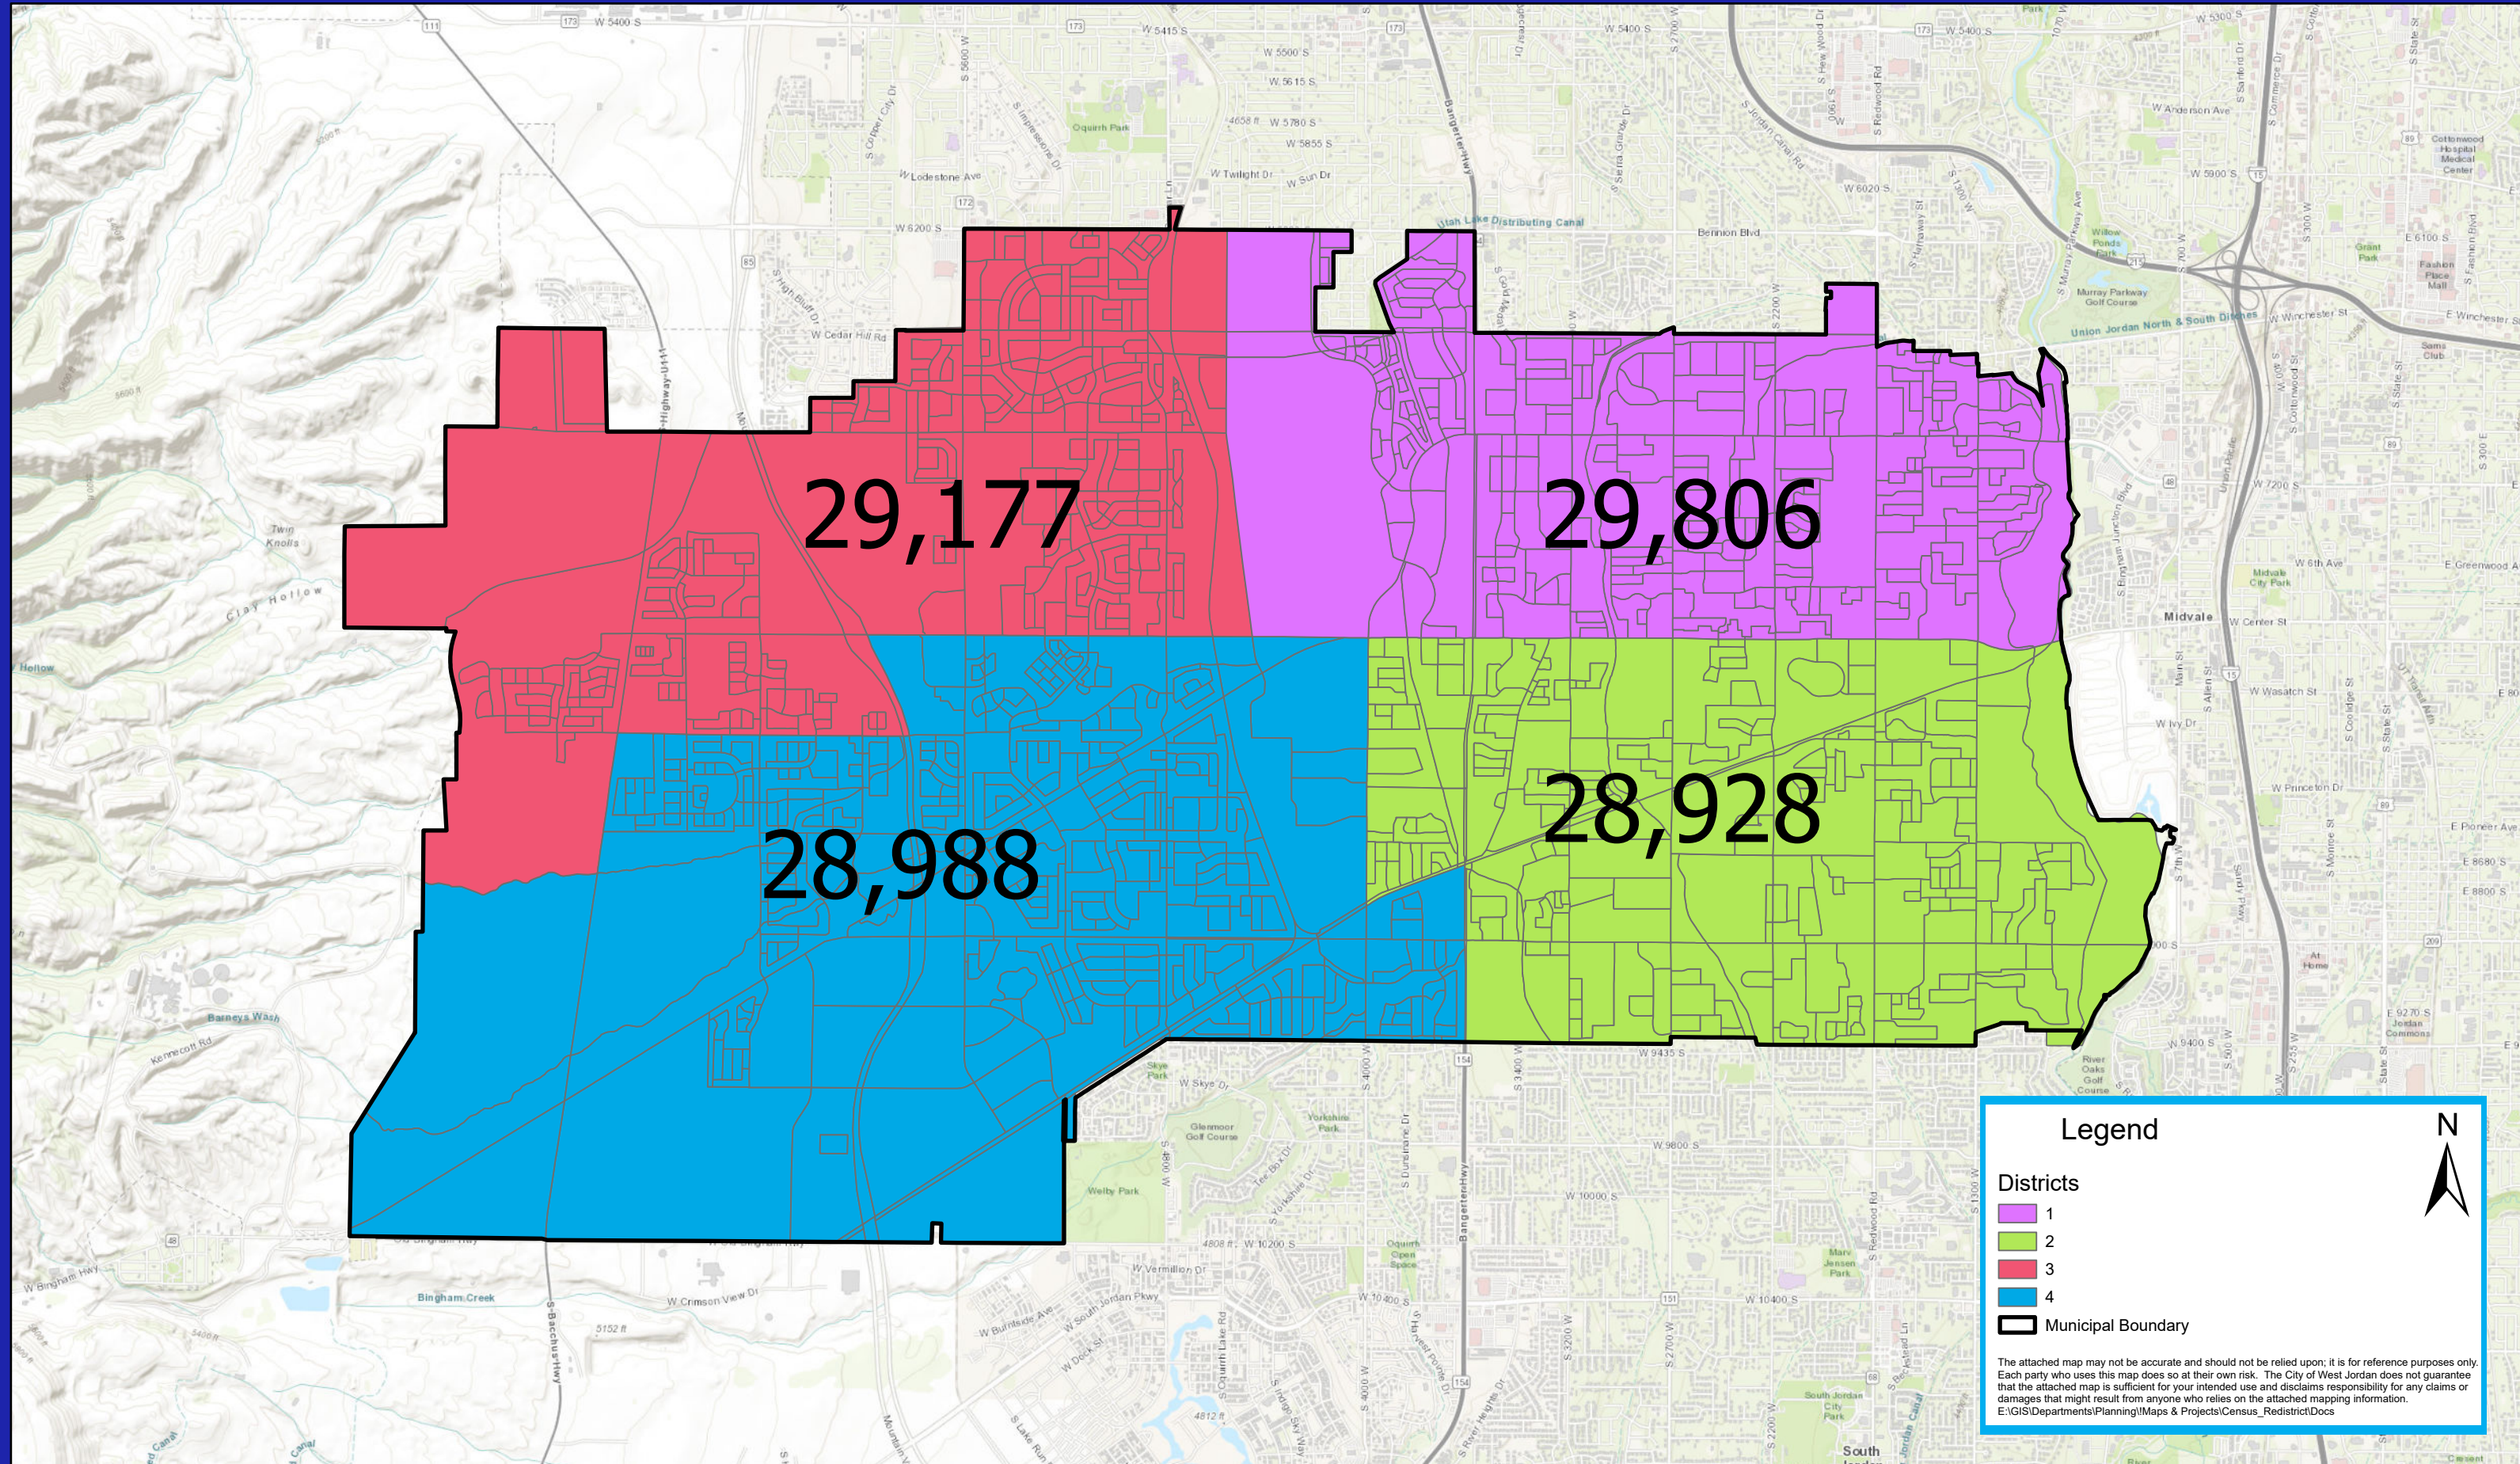

West Jordan City Districts

Legend

- Districts
- 1
- 2
- 3
- 4
- Municipal Boundary

The attached map may not be accurate and should not be relied upon; it is for reference purposes only. Each party who uses this map does so at their own risk. The City of West Jordan does not guarantee that the attached map is sufficient for your intended use and disclaims responsibility for any claims or damages that might result from anyone who relies on the attached mapping information.
E:\GIS\Departments\Planning\Maps & Projects\Census_Redistrict\Docs